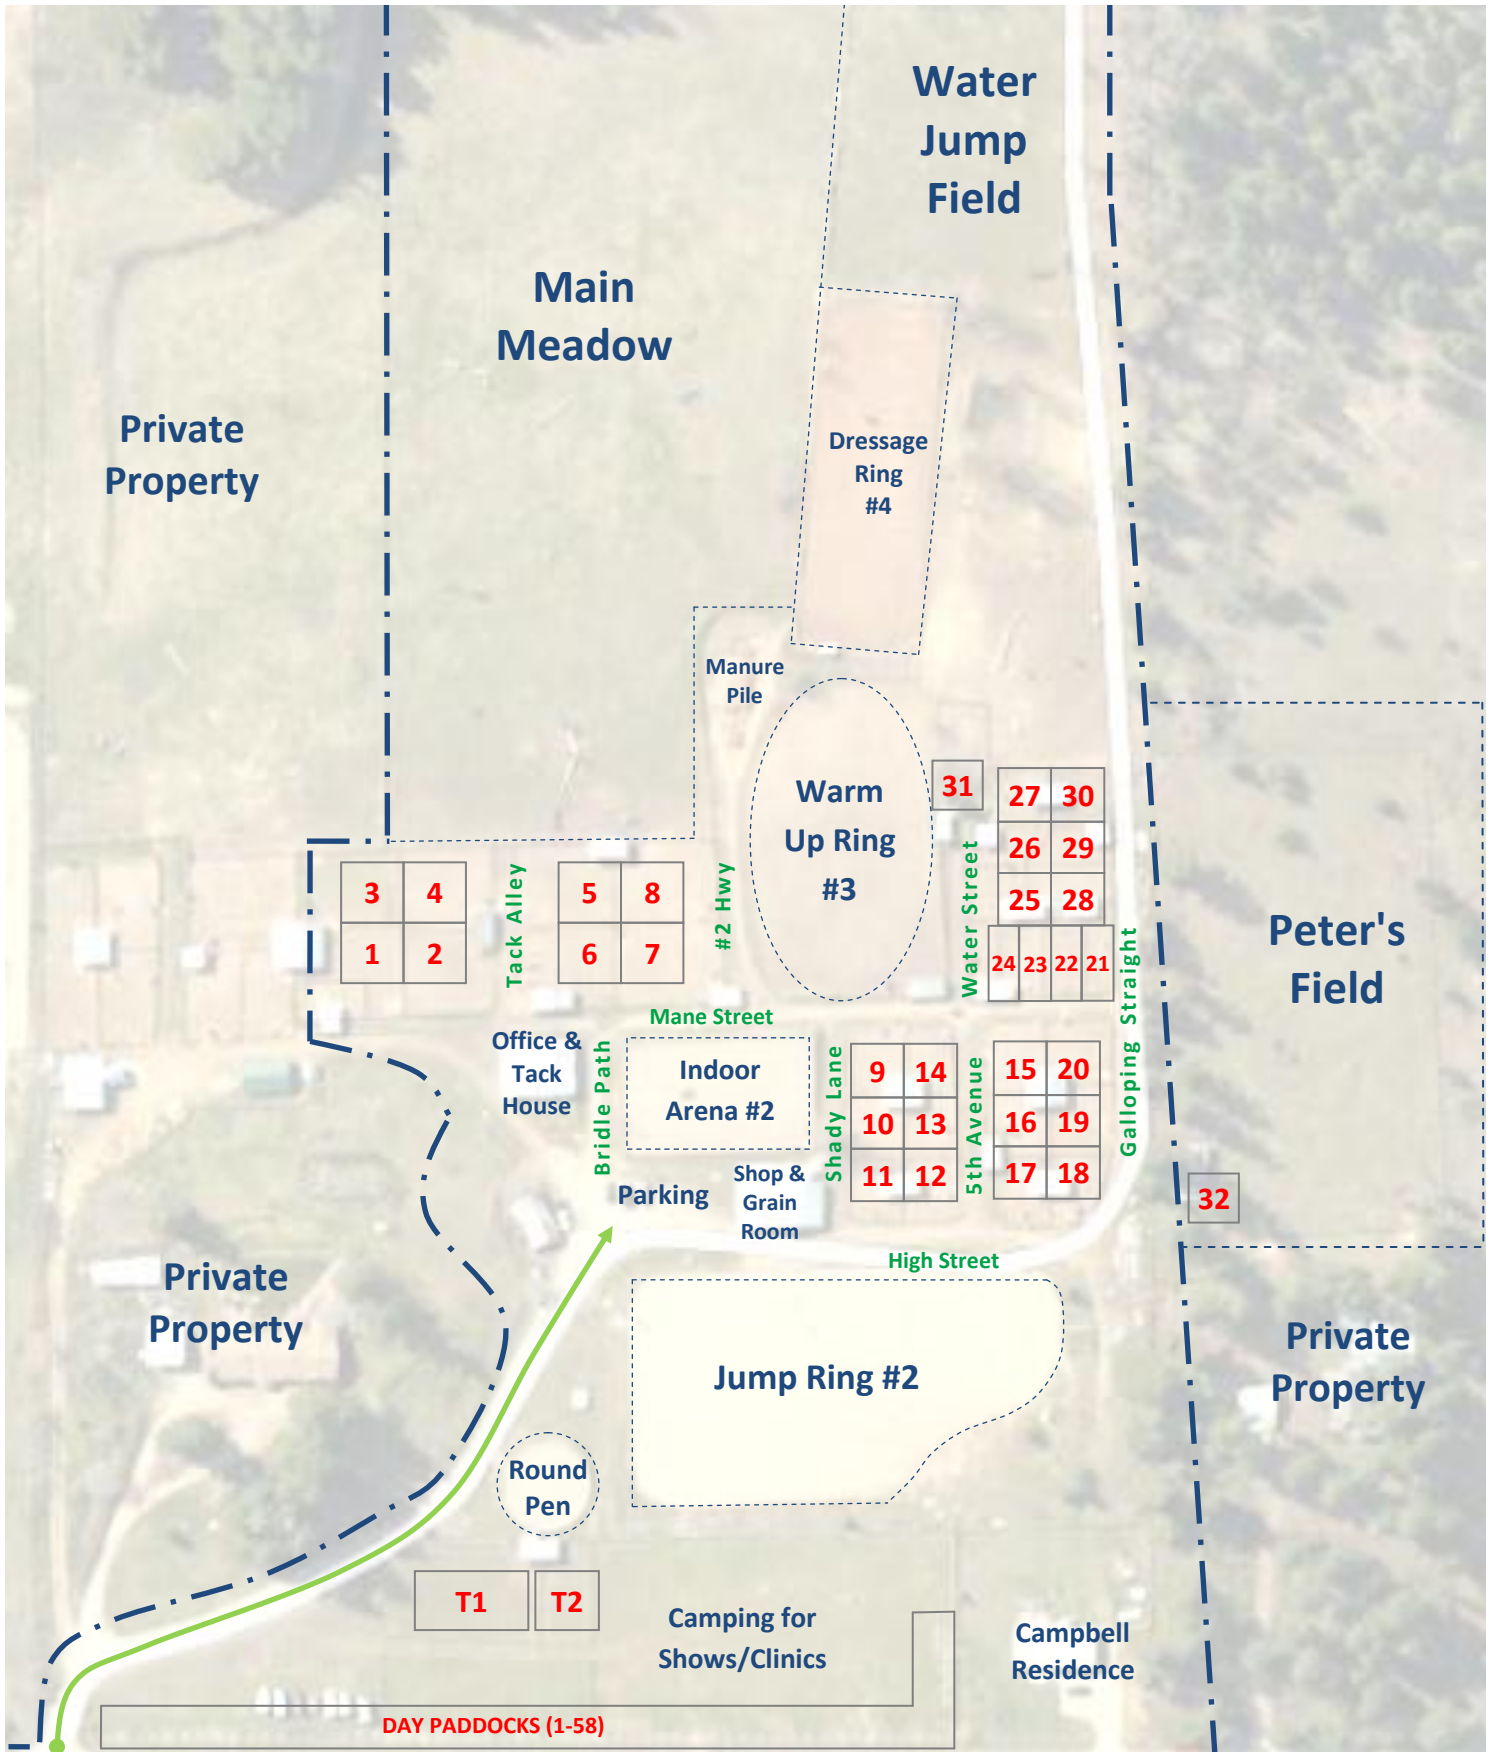

TOPLINE STABLES & SHOW PARK

SITE MAP

60 St SE, Salmon Arm BC